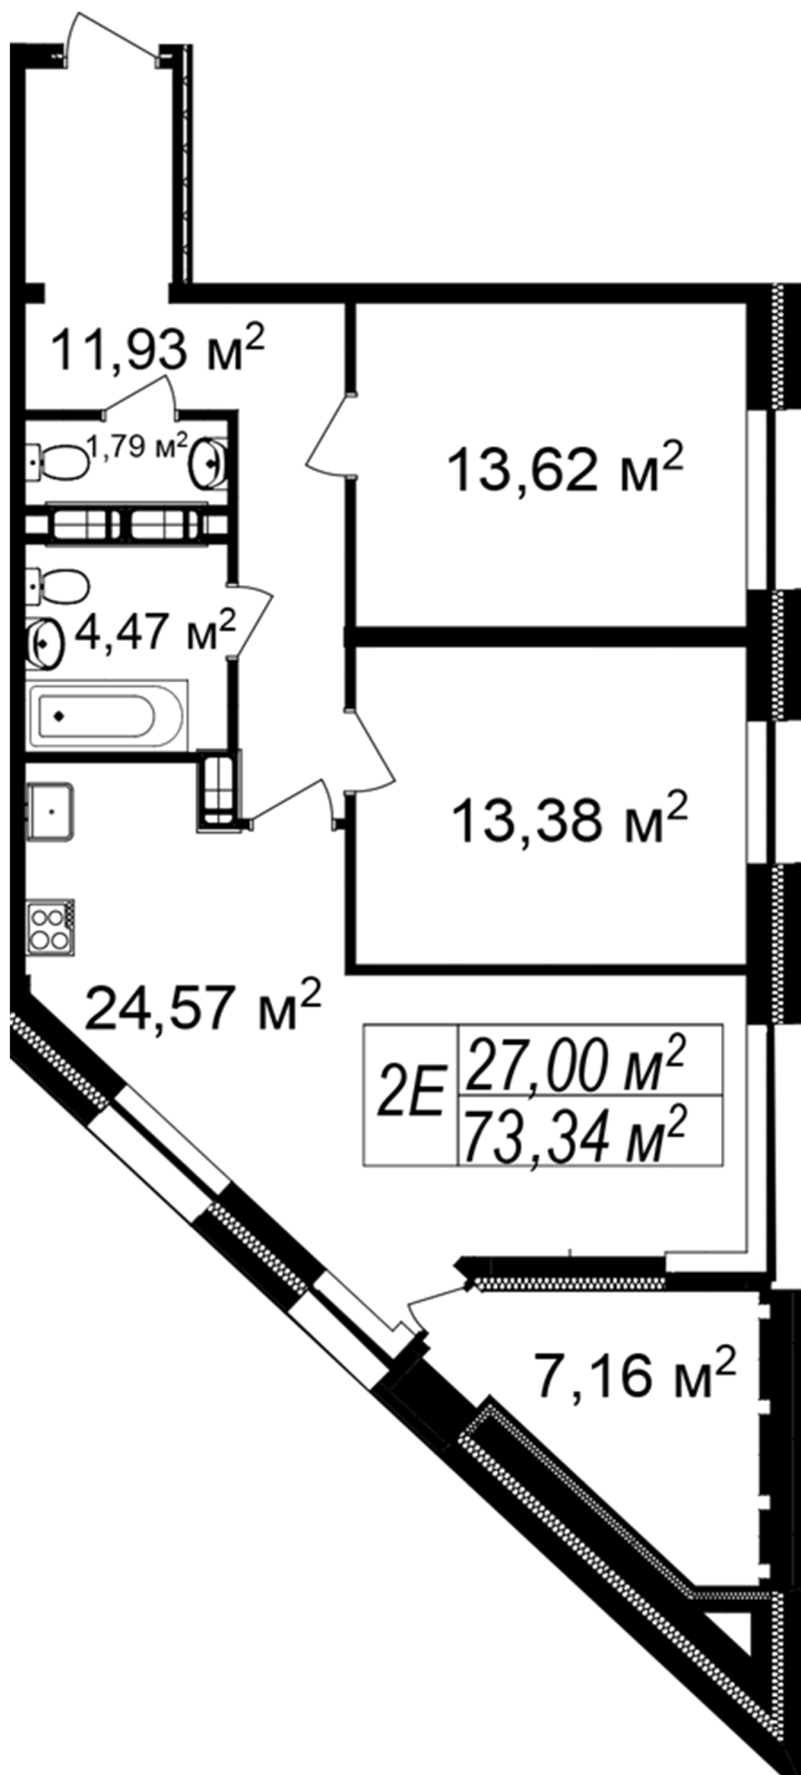

RC “SHCHASLYVYI PLATINUM” Lviv

platinum.lviv.ua

097 167 00 77

**Plan 2 room apartment in the house on the Vyacheslav
Chornovil — #135**

$7,16 \text{ m}^2 \times 0,5 = 3,58$

PLAN TYPE: №135

House Vyacheslav Chornovil
2 roomed, 15 Floor

Characteristics

Gross area: 73.34 m²

Living space: 27 m²

Kitchen area: 24.57 m²