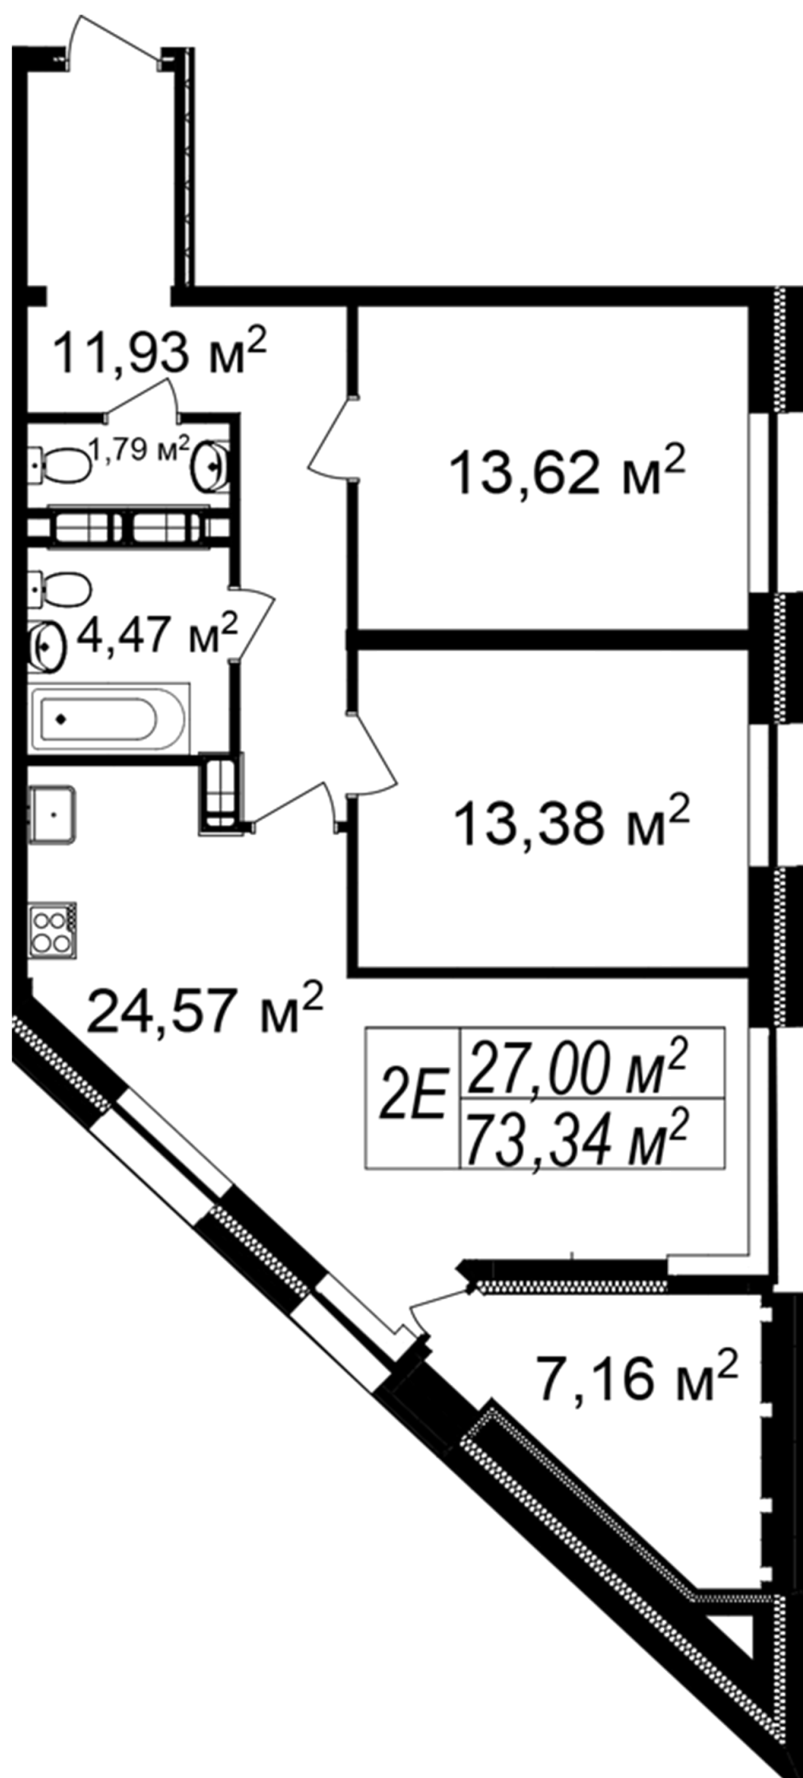

RC “SHCHASLYVYI PLATINUM” Lviv

platinum.lviv.ua

068 430 82 08

**Plan 2 room apartment in the house on the Vyacheslav
Chornovil — #135**

$7,16 \text{ m}^2 \times 0,5 = 3,58$

PLAN TYPE: №135

House Vyacheslav Chornovil
2 roomed, 15 Floor

Characteristics

Gross area: 73.34 m²

Living space: 27 m²

Kitchen area: 24.57 m²